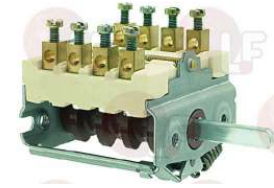

CAPIC E202055

CAPIC

Suitable for:

3221097 NEUTRAL INDICATOR LAMP 220V
head \varnothing 8 mm - 120°C

CAPIC L452515

Suitable for:

3221095 ORANGE INDICATOR LAMP 230V
head \varnothing 13.5 mm - hole \varnothing 10 mm - 120°C
universal application

CAPIC E202026

3221041 OVEN LAMP E14 15W 230V
max temperature 300°C
for OVEN - PIZZA OVEN

CAPIC E201060

Rotary switches

3057073 SELECTOR SWITCH 0-1 0-1 POSITIONS
contact capacity 16A 250V - max 150°C
D-shaft \varnothing 6x4.6 mm

CAPIC E052505

Springs

3250193 COVER SPRING \varnothing 22x115 mm
length without hook 75 mm
for BRATT-PAN AND OVEN DOOR

CAPIC Q106015

CAPIC Q106020

Suitable for:

CAPIC

Suitable for:

Terminal blocks

3247011 6-POLE TERMINAL BLOCK FV122 40A 600V

for cable max 6 mm²
operating temperature 150°C
nominal voltage 450 V

CAPIC L450310